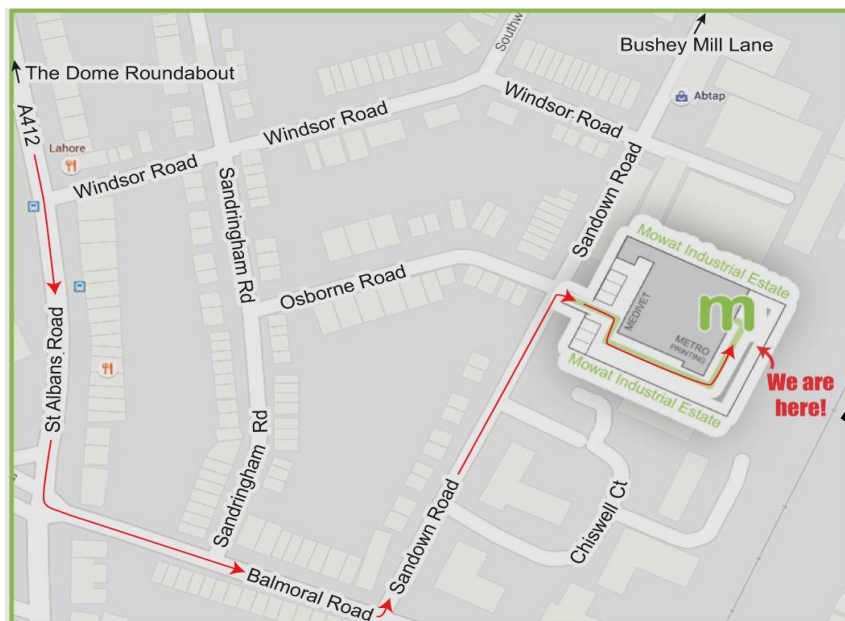

Shop address: 11, Mowat Industrial Estate, Sandown Rd, Watford WD24 7UZ

3. ONLINE ORDERING GUIDE

Our aim is that all orders are sent out within 10 working days. During the busy summer period, it can take a little longer, so please allow us some extra time to get your order to you.